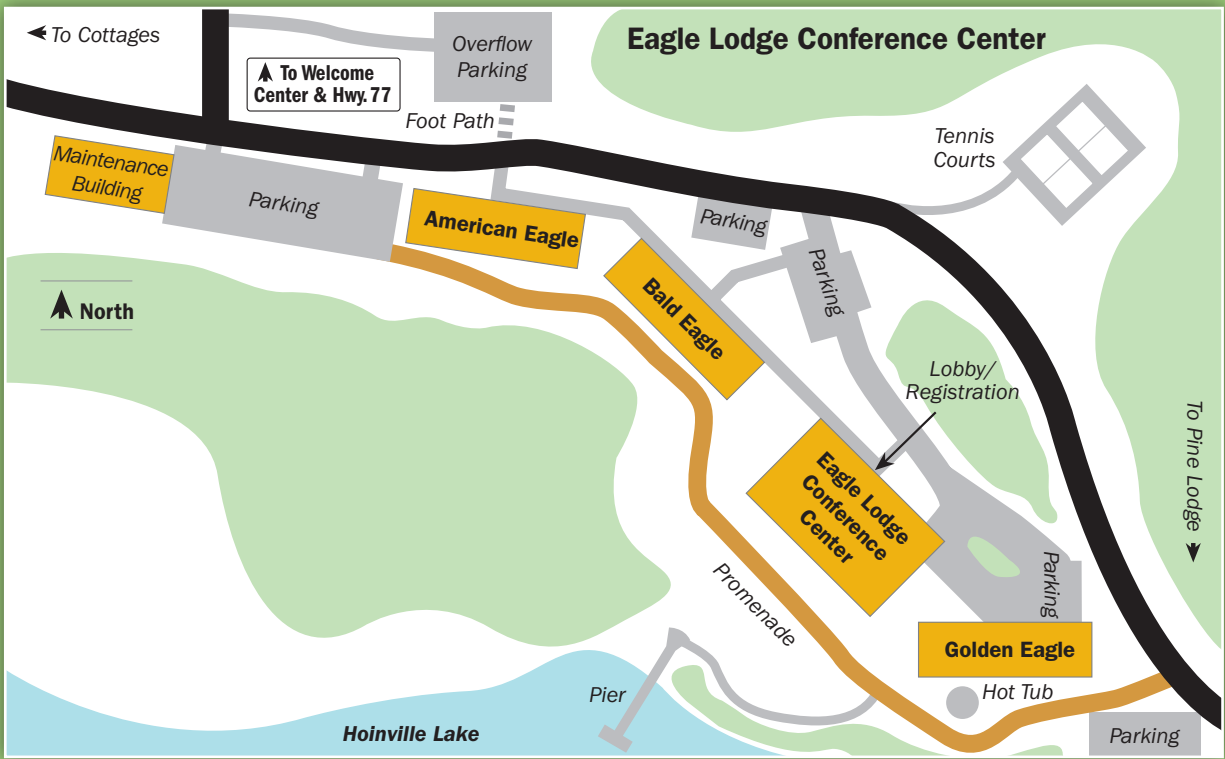

HEARTWOOD®
CONFERENCE CENTER & RETREAT

N10884 Hoinville Rd., Trego, WI 54888
Phone: 715-466-6300 • Fax: 715-466-6306
Call toll-free: 800-577-4848 • heartwoodconferencecenter.com

A Thrivent Financial® property