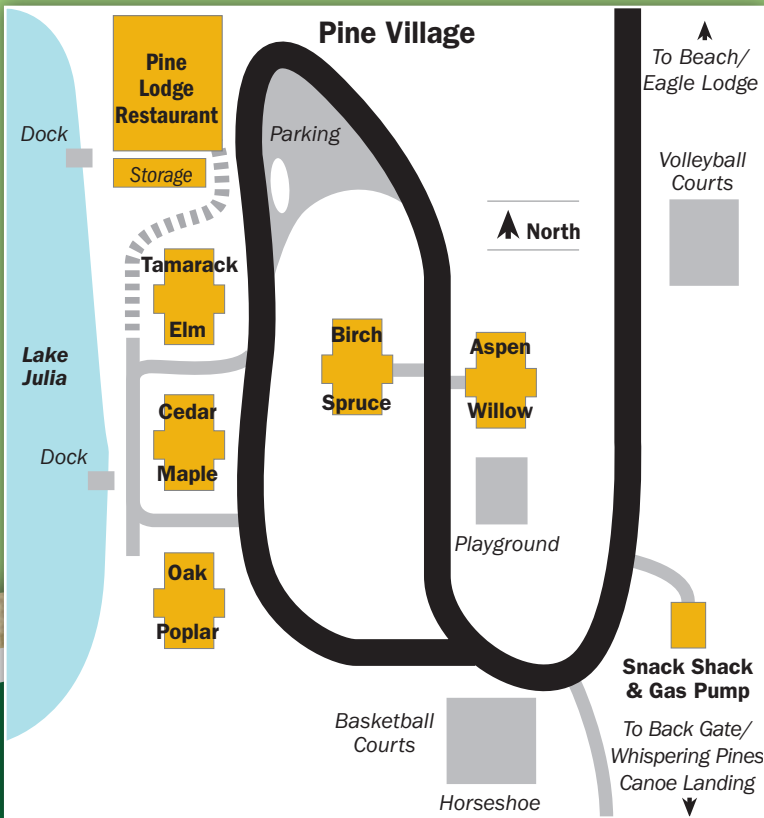

HEARTWOOD®
CONFERENCE CENTER & RETREAT

N10884 Hoinville Rd., Trego, WI 54888
Phone: 715-466-6300 • Fax: 715-466-6306
Call toll-free: 800-577-4848 • heartwoodconferencecenter.com

A Thrivent Financial® property