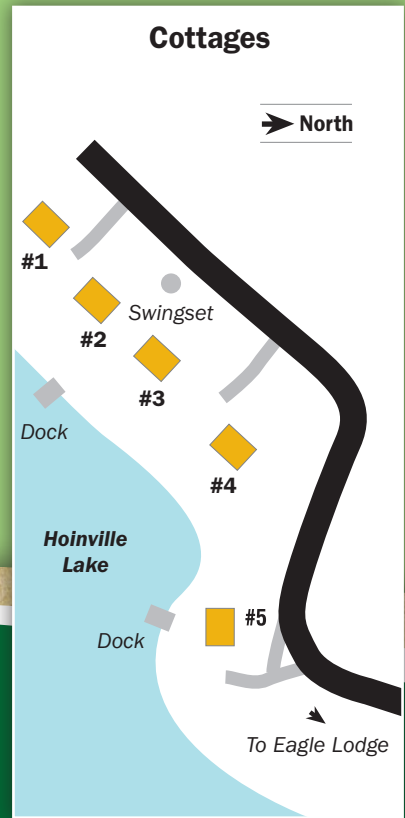

HEARTWOOD
CONFERENCE CENTER & RETREAT

Heartwood front desk:
800-577-4848

↑ North

- Road
- Ski Trail Connection
- Snowshoe Trail
- Snowmobile Trail
- Classic Only Ski Trail
- Building
- 3 9 23 Namekagon Nat'l Disc Golf

All trails open seasonally to hiking and biking.

HEARTWOOD®
CONFERENCE CENTER & RETREAT

N10884 Hoinville Rd., Trego, WI 54888
Phone: 715-466-6300 • Fax: 715-466-6306
Call toll-free: 800-577-4848 • heartwoodconferencecenter.com