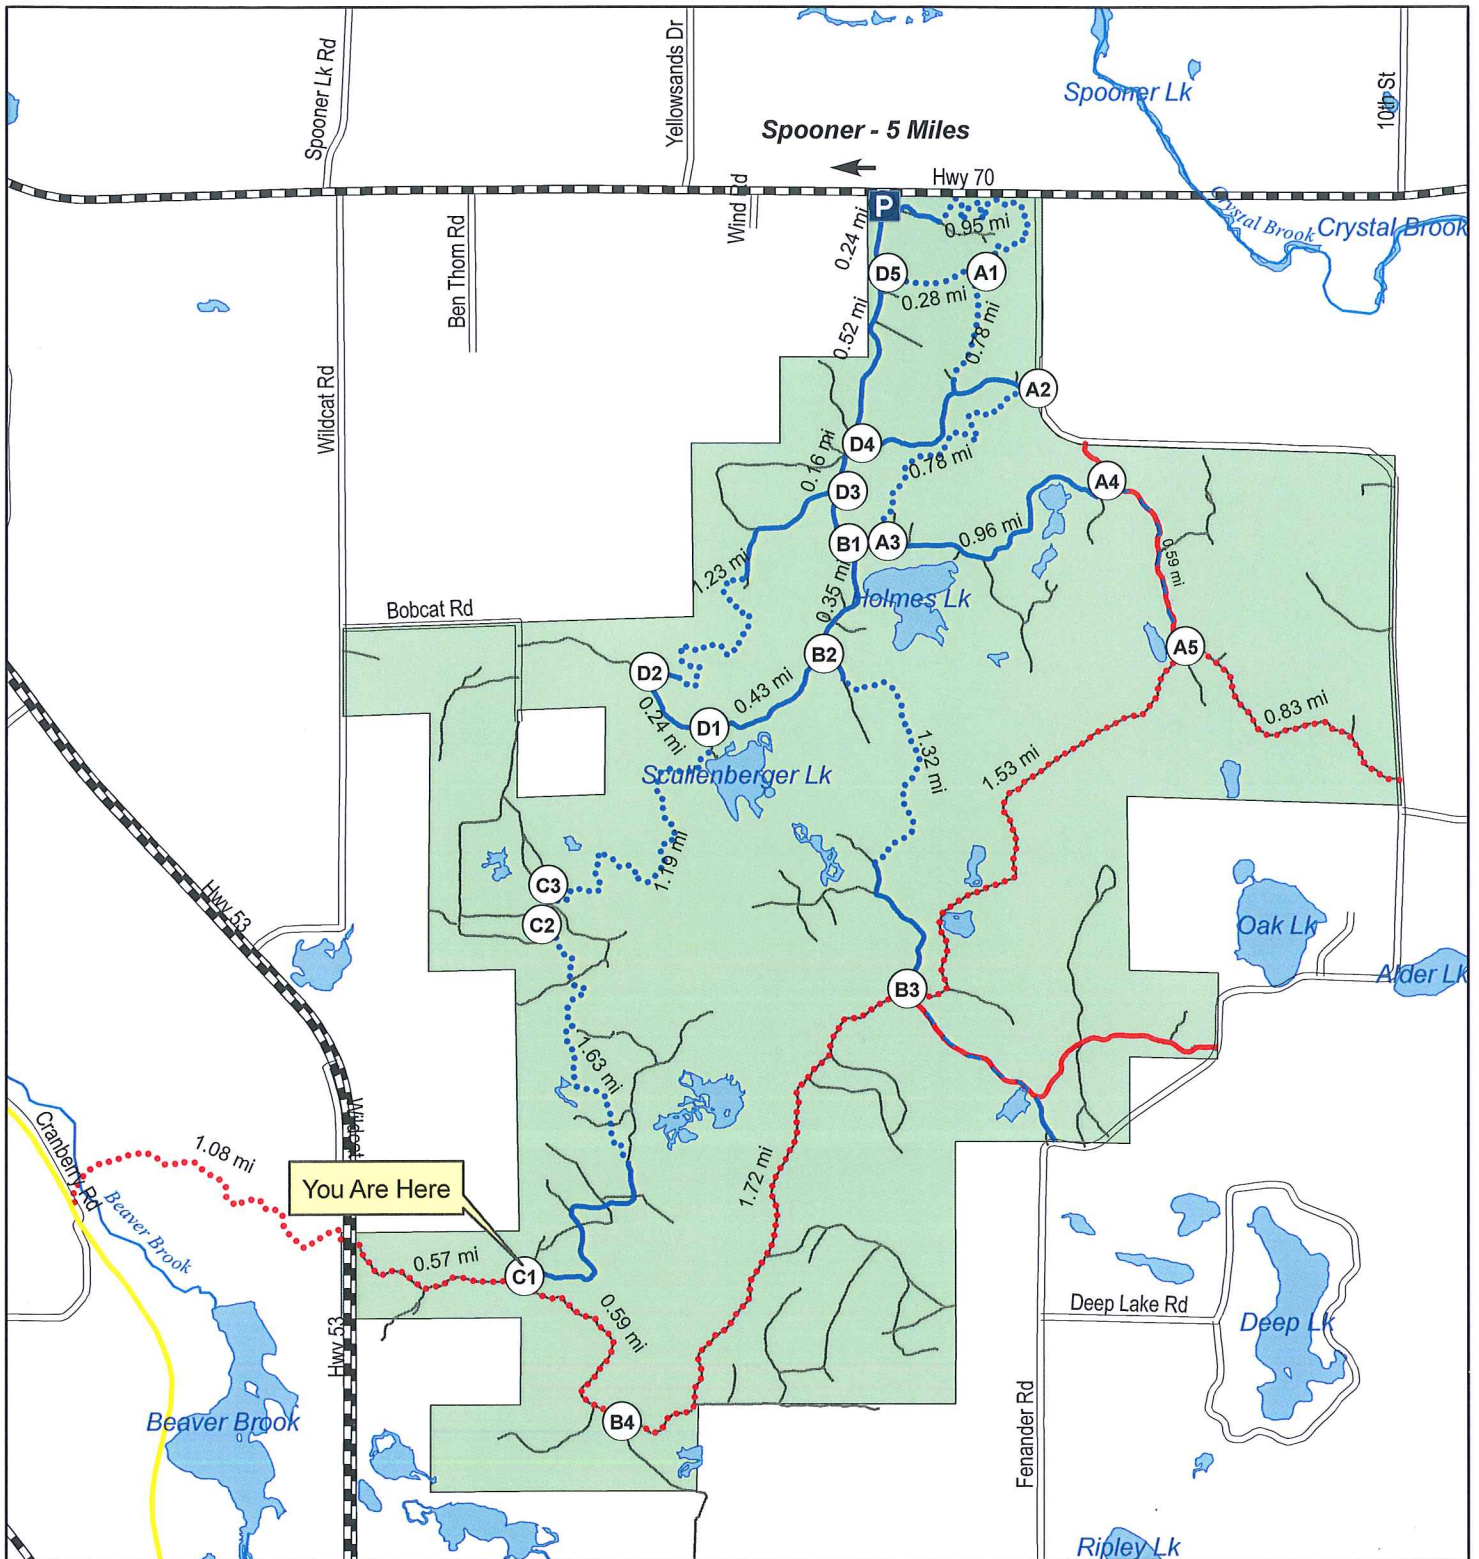

Wildcat Mountain Bike Trail

Legend

- State Highway
- Township Road
- Dual Use (ATV Trail)
- Single Track
- Dual Use (snowmobile Trail)
- Trail
- Snowmobile Trail
- Other Forest Trails
- County Forest
- Parking
- Map Sign Locations

19 total trail miles