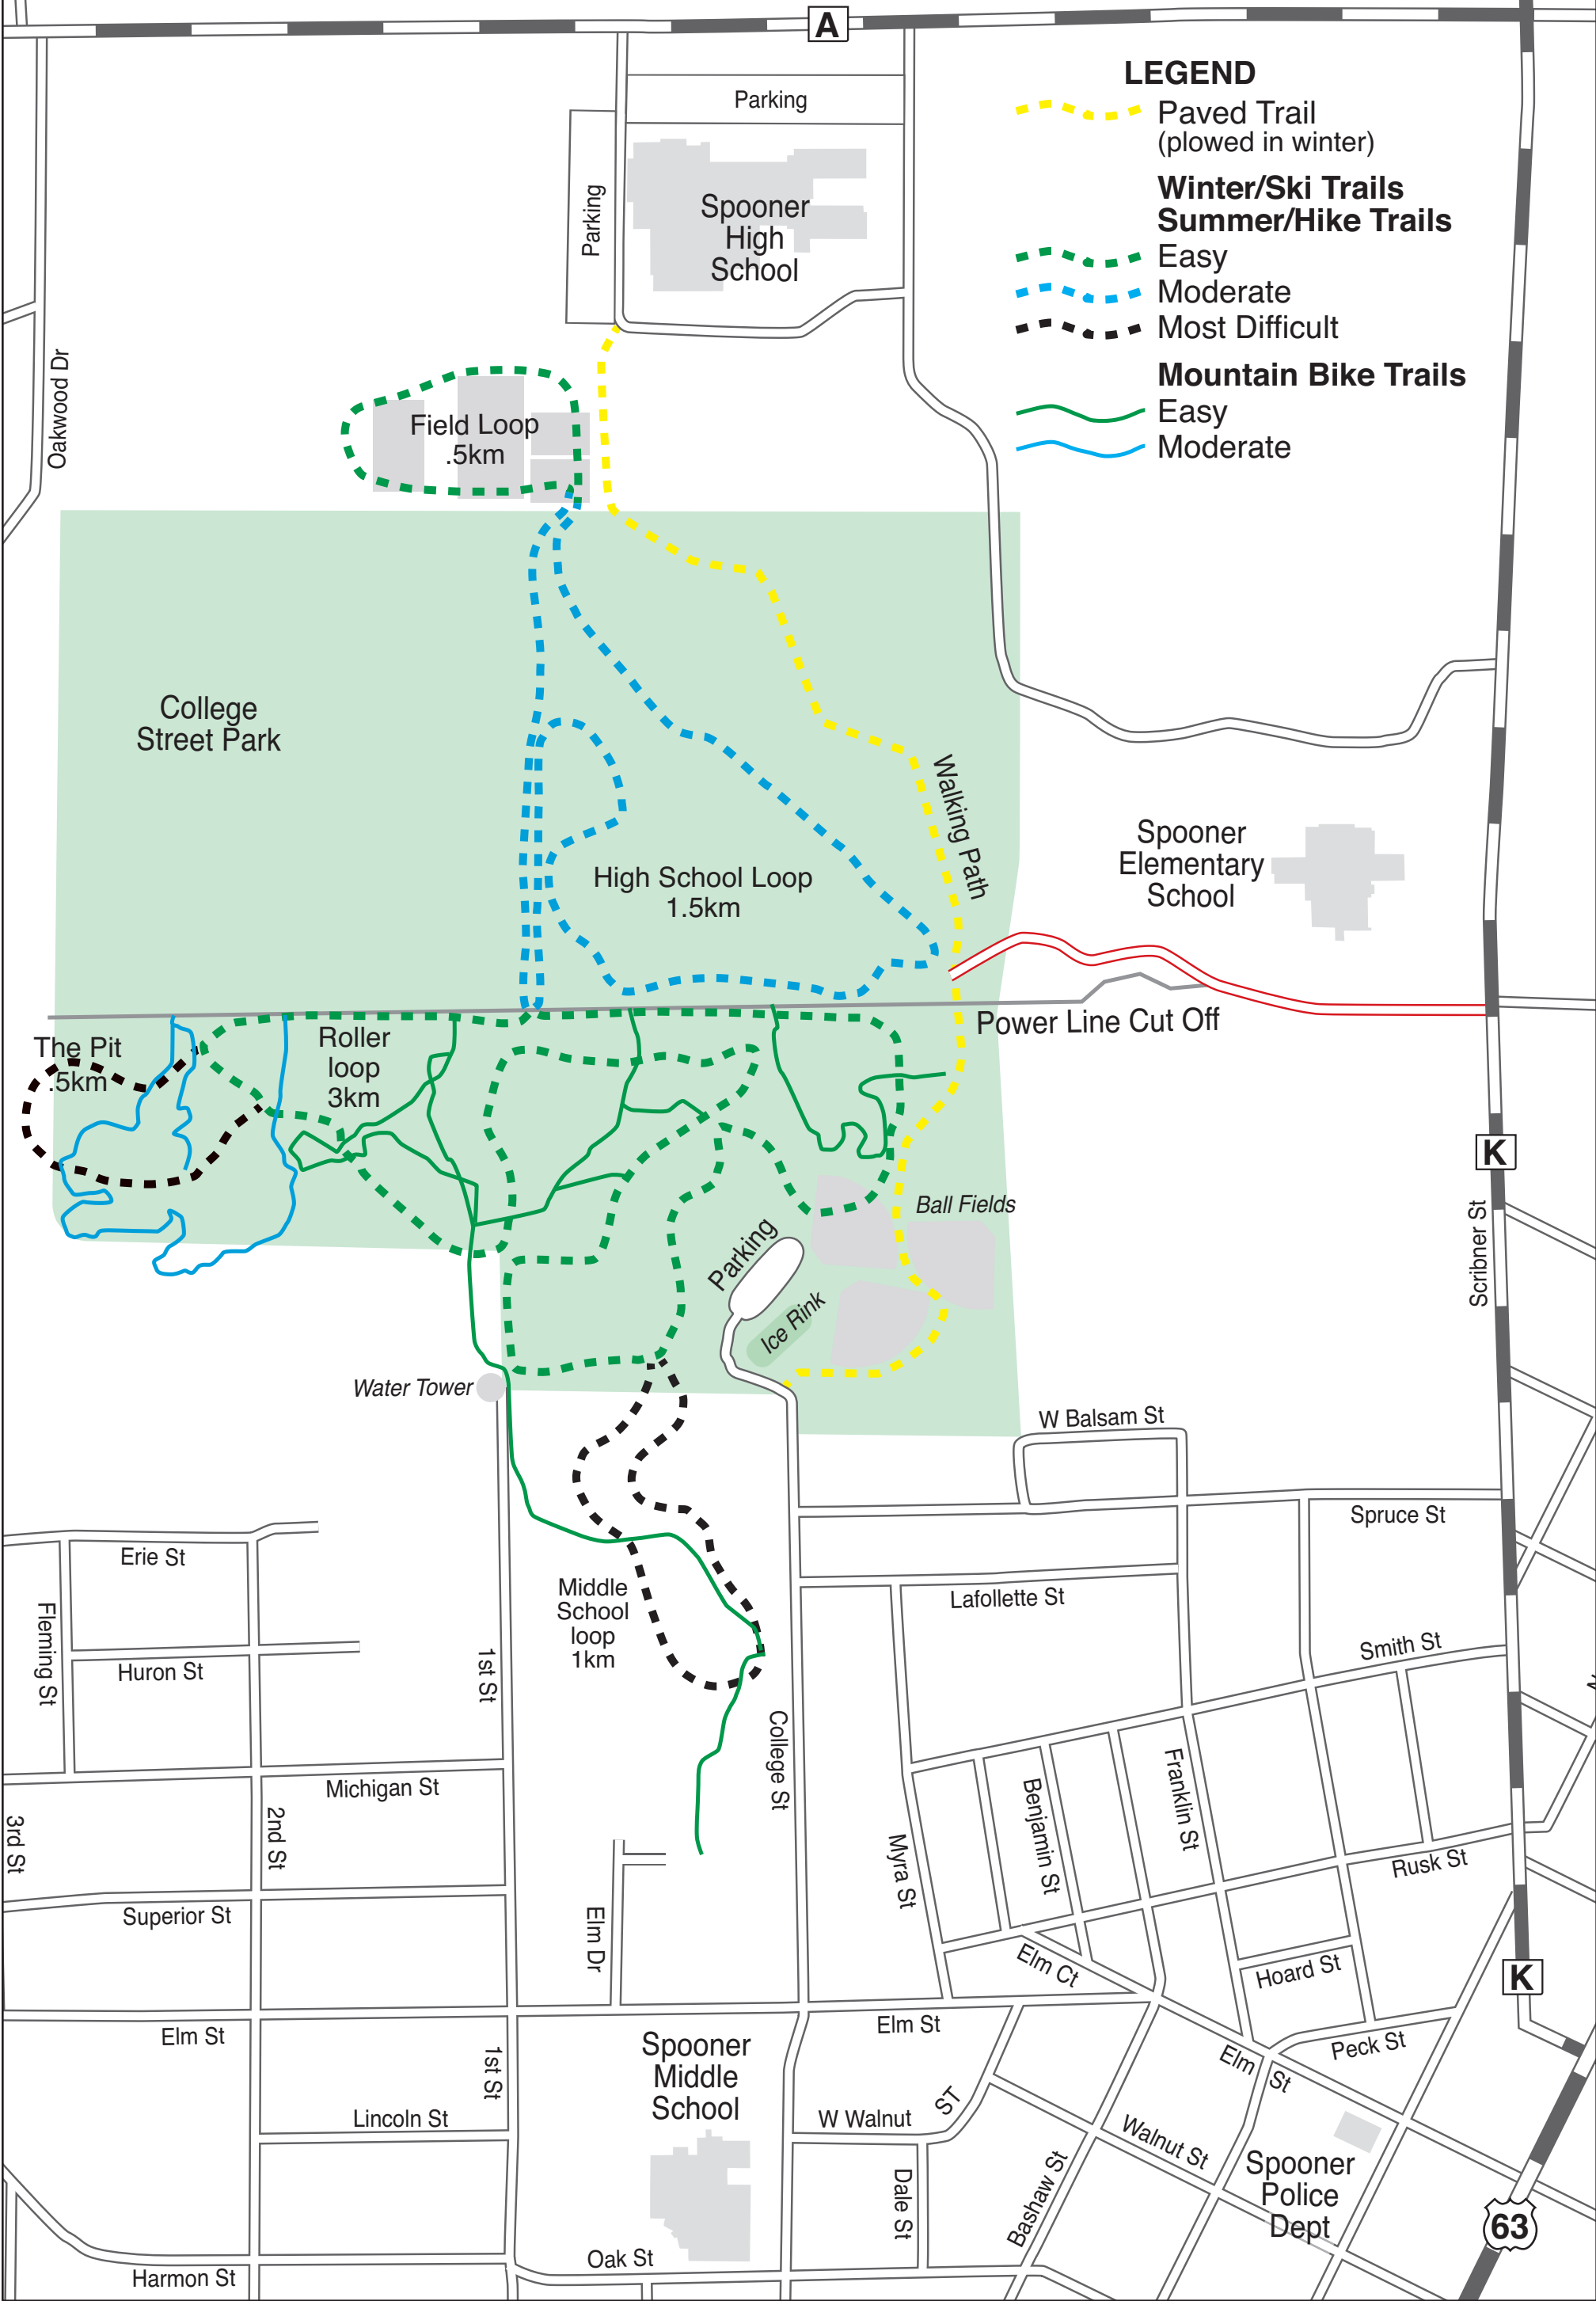

City Park Ski/Hike/Bike Trails

LEGEND

- - - Paved Trail
  (plowed in winter)
- **Winter/Ski Trails**
- **Summer/Hike Trails**
- - - Easy
- - - Moderate
- - - Most Difficult
- **Mountain Bike Trails**
- ~~~~~ Easy
- ~~~~~ Moderate

A

K

K

63

Oakwood Dr

Parking

Parking

Spooner High School

Field Loop .5km

College Street Park

High School Loop 1.5km

Walking Path

Spooner Elementary School

Power Line Cut Off

The Pit .5km

Roller loop 3km

Ball Fields

Parking

Ice Rink

Water Tower

W Balsam St

Erie St

Huron St

Michigan St

Superior St

Elm St

Lincoln St

Harmon St

Fleming St

3rd St

2nd St

1st St

1st St

Elm Dr

College St

Middle School loop 1km

Lafollette St

Spruce St

Smith St

Myra St

Benjamin St

Franklin St

Rusk St

Elm Ct

Hoard St

Elm St

Peck St

W Walnut St

Walnut St

Elm St

Oak St

Spooner Middle School

Dale St

Bashaw St

Spooner Police Dept